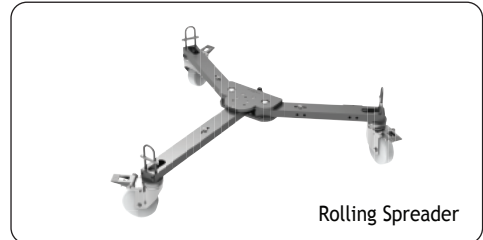

■ ACCESSORIES

- Rolling Spreader

Rolling Spreader