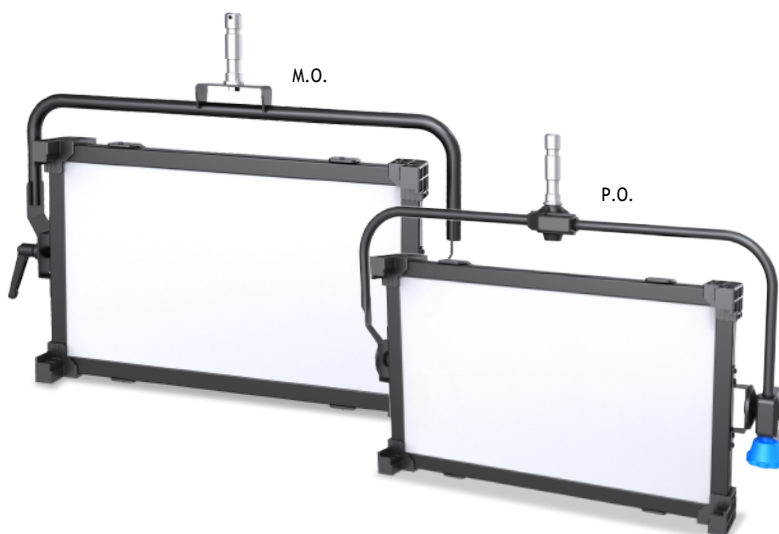

LED Soft Panel 100 (Yoke Mount)

LAMPHEAD CONTENTS

- Lamp Housing with DMX
- M.O. / P.O. Stirrup *
with Ø28mm (1-1/8 in.) Spigot
- Power Cable with Connector
- AC / DC Input

* M.O. = Manual Operated
P.O. = Pole Operated

LED Soft Panel 100 (Yoke Mount)

SPECIFICATIONS

Identity No.	L001SLSP (M.O.) LP01SLSP (P.O.)
Max. Capacity	100W
Voltage	95 - 265V AC 22 - 36V DC
Frequency	50Hz / 60Hz
Current	0.5A @ 220V 50Hz AC 1A @ 110V 60Hz AC 3.5A @ 30V DC
Color Temp.	Adjustable 2700K - 6000K
CRI	>95
TLCI	>95
Dimming Range	0-100%
Control Signal	DMX 512
DMX Channel	2
LED Life	Approx. 30,000 Hrs
M.O. / P.O. Stirrup	Ø28mm (1-1/8 in.) Spigot
Class / IP Rating	1 / IP 20
Max. Surface Temp.	70 °C
Max. Ambient Temp.	45 °C
Operating Range	+90° ~ 0° ~ -90°
Weight	10.0 kg (M.O.) 12.0 kg (P.O.)

ACCESSORIES

4-leaf Barndoor

Filter Frame

Eggcrate

Safety Cable (for lamphead)

DIMENSIONS (mm)

M.O.

P.O.