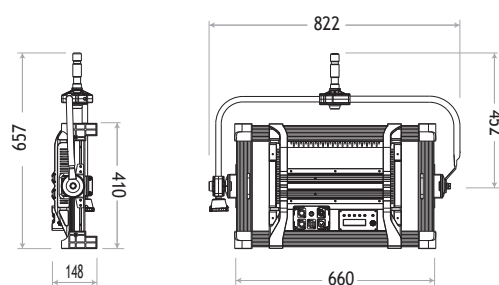

LED Soft Panel 100 (Yoke Mount)

LAMPHEAD CONTENTS

- Lamp Housing with DMX
- M.O. / P.O. Stirrup *
with Ø28mm (1-1/8 in.) Spigot
- Power Cable with Connector
- AC / DC Input

* M.O. = Manual Operated
P.O. = Pole Operated

LED Soft Panel 100 (Yoke Mount)

SPECIFICATIONS

Identity No.	L001SLSP (M.O.) LP01SLSP (P.O.)
Max. Capacity	100W
Voltage	95 - 265V AC 22 - 36V DC
Frequency	50Hz / 60Hz
Current	0.5A @ 220V 50Hz AC 1A @ 110V 60Hz AC 3.5A @ 30V DC
Color Temp.	Adjustable 2700K - 6000K
CRI	>95
TLCI	>95
Dimming Range	0-100%
Control Signal	DMX 512
DMX Channel	2
LED Life	Approx. 30,000 Hrs
M.O. / P.O. Stirrup	Ø28mm (1-1/8 in.) Spigot
Class / IP Rating	1 / IP 20
Max. Surface Temp.	70 °C
Max. Ambient Temp.	45 °C
Operating Range	+90° ~ 0° ~ -90°
Weight	10.0 kg (M.O.) 12.0 kg (P.O.)

ACCESSORIES

4-leaf Barndoor

Filter Frame

Eggcrate

Safety Cable (for lamphead)

DIMENSIONS (mm)

M.O.

P.O.

CONTROL PANEL

■ PHOTOMETRIC DATA

■ SPECTRUM

■ HISTOGRAM