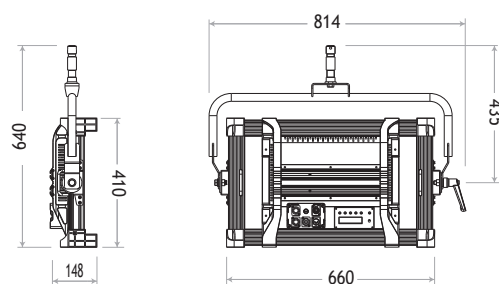

LED Soft Panel 100 (Yoke Mount)

LAMPHEAD CONTENTS

- Lamp Housing with DMX
- M.O. / P.O. Stirrup *
with Ø28mm (1-1/8 in.) Spigot
- Power Cable with Connector
- AC / DC Input

* M.O. = Manual Operated
P.O. = Pole Operated

LED Soft Panel 100 (Yoke Mount)

SPECIFICATIONS

Identity No.	L001SLSP (M.O.) LP01SLSP (P.O.)
Max. Capacity	100W
Voltage	95 - 265V AC 22 - 36V DC
Frequency	50Hz / 60Hz
Current	0.5A @ 220V 50Hz AC 1A @ 110V 60Hz AC 3.5A @ 30V DC
Color Temp.	Adjustable 2700K - 6000K
CRI	>95
TLCI	>95
Dimming Range	0-100%
Control Signal	DMX 512
DMX Channel	2
LED Life	Approx. 30,000 Hrs
M.O. / P.O. Stirrup	Ø28mm (1-1/8 in.) Spigot
Class / IP Rating	1 / IP 20
Max. Surface Temp.	70 °C
Max. Ambient Temp.	45 °C
Operating Range	+90° ~ 0° ~ -90°
Weight	10.0 kg (M.O.) 12.0 kg (P.O.)

ACCESSORIES

4-leaf Barndoor

Filter Frame

Eggcrate

Safety Cable (for lamphead)

DIMENSIONS (mm)

M.O.

P.O.

CONTROL PANEL

■ PHOTOMETRIC DATA

■ SPECTRUM

■ HISTOGRAM