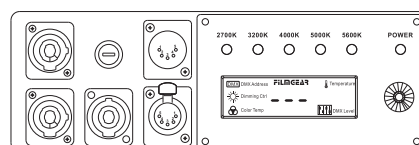

CONTROL PANEL