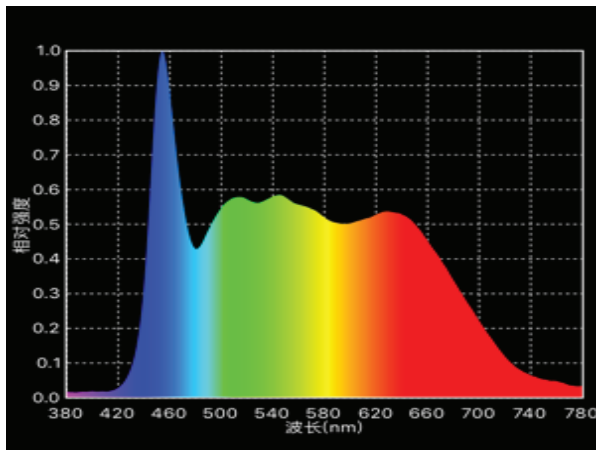

LED Soft Panel 100 (Yoke Mount)

SPECIFICATIONS

Identity No.	L001SLSP (M.O.) LP01SLSP (P.O.)
Max. Capacity	100W
Voltage	95 - 265V AC 22 - 36V DC
Frequency	50Hz / 60Hz
Current	0.5A @ 220V 50Hz AC 1A @ 110V 60Hz AC 3.5A @ 30V DC
Color Temp.	Adjustable 2700K - 6000K
CRI	>95
TLCI	>95
Dimming Range	0-100%
Control Signal	DMX 512
DMX Channel	2
LED Life	Approx. 30,000 Hrs
M.O. / P.O. Stirrup	Ø28mm (1-1/8 in.) Spigot
Class / IP Rating	1 / IP 20
Max. Surface Temp.	70 °C
Max. Ambient Temp.	45 °C
Operating Range	+90° ~ 0° ~ -90°
Weight	10.0 kg (M.O.) 12.0 kg (P.O.)

CONTROL PANEL

■ PHOTOMETRIC DATA

■ SPECTRUM

■ HISTOGRAM