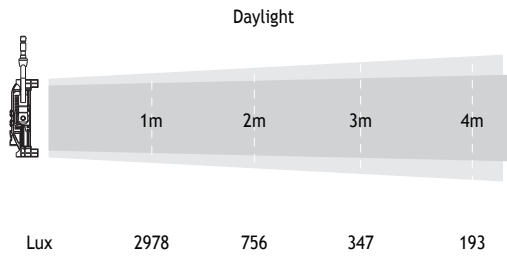

■ PHOTOMETRIC DATA