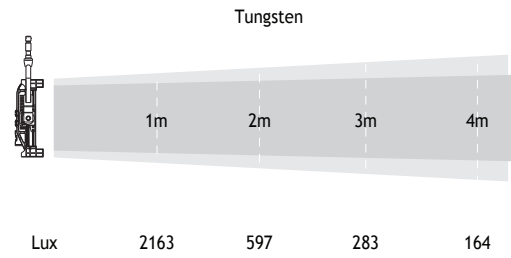

■ PHOTOMETRIC DATA