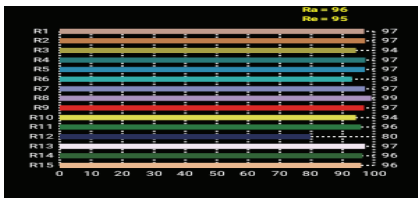

LED Profile 300 Zoom 25°-50°

LAMPHEAD CONTENTS

- Lamp Housing (black color)
- Barrel
- Stirrup with Ø28mm (1-1/8 in.) Spigot
- Filter Frame
- Set of 4 Cutters
- Power Cable

SPECTRUM

(5600K)

(3200K)

HISTOGRAM

(5600K)

(3200K)

LED Profile 300 Zoom 25°-50°

SPECIFICATIONS

Identity No.	L30B2550LP
Max. Capacity	300W
Voltage	95 - 265V AC
Frequency	50Hz / 60Hz
Current	3.2A - 1.2A
Color Temp.	Adjustable 2700K - 6000K
CRI	>95
TLCI	>95
Beam Angle	25° -50°
Dimming	0-100%
Control Signal	DMX 512
DMX Channel	2
LED Life	Approx. 30,000 Hrs
Stirrup	Ø28mm (1-1/8 in.) Spigot
Class / IP Rating	1 / IP 20
Max. Surface Temp.	60°C
Max. Ambient Temp.	35°C
Operation Range	+45° ~ 0° ~ -45°
Weight (Lamphead)	13.5 kg

ACCESSORIES

- Hook Clamp
- Iris
- Gobo Adapter
- Safety Cable (for lamphead)

PHOTOMETRIC DATA

Color Temp	Beam Angle	Beam Diameter		
		5m	6m	7m
5600K	25°	Lux: 3206 Beam Ø: 2.22m	Lux: 2226 Beam Ø: 2.66m	Lux: 1688 Beam Ø: 3.10m
	50°	Lux: 1059 Beam Ø: 4.66m	Lux: 735 Beam Ø: 5.60m	Lux: 549 Beam Ø: 6.53m
3200K	25°	Lux: 2365 Beam Ø: 2.22m	Lux: 1642 Beam Ø: 2.66m	Lux: 1248 Beam Ø: 3.10m
	50°	Lux: 780 Beam Ø: 4.66m	Lux: 542 Beam Ø: 5.60m	Lux: 411 Beam Ø: 6.53m