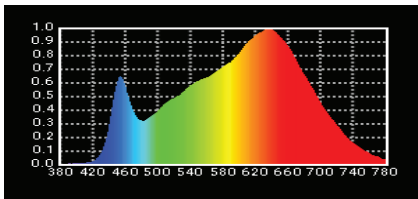

LED Profile 300 Zoom 25°-50°

LAMPHEAD CONTENTS

- Lamp Housing (black color)
- Barrel
- Stirrup with Ø28mm (1-1/8 in.) Spigot
- Filter Frame
- Set of 4 Cutters
- Power Cable

SPECTRUM

(5600K)

(3200K)

HISTOGRAM

(5600K)

(3200K)

LED Profile 300 Zoom 25°-50°

SPECIFICATIONS

Identity No.	L30B2550LP
Max. Capacity	300W
Voltage	95 - 265V AC
Frequency	50Hz / 60Hz
Current	3.2A - 1.2A
Color Temp.	Adjustable 2700K - 6000K
CRI	>95
TLCI	>95
Beam Angle	25° -50°
Dimming	0-100%
Control Signal	DMX 512
DMX Channel	2
LED Life	Approx. 30,000 Hrs
Stirrup	Ø28mm (1-1/8 in.) Spigot
Class / IP Rating	1 / IP 20
Max. Surface Temp.	60°C
Max. Ambient Temp.	35°C
Operation Range	+45° ~ 0° ~ -45°
Weight (Lamphead)	13.5 kg

ACCESSORIES

- Hook Clamp
- Iris
- Gobo Adapter
- Safety Cable (for lamphead)

PHOTOMETRIC DATA

Color Temp	Beam Angle	Beam Diameter		
		5m	6m	7m
5600K	25°	Lux: 3206 Beam Ø: 2.22m	Lux: 2226 Beam Ø: 2.66m	Lux: 1688 Beam Ø: 3.10m
	50°	Lux: 1059 Beam Ø: 4.66m	Lux: 735 Beam Ø: 5.60m	Lux: 549 Beam Ø: 6.53m
3200K	25°	Lux: 2365 Beam Ø: 2.22m	Lux: 1642 Beam Ø: 2.66m	Lux: 1248 Beam Ø: 3.10m
	50°	Lux: 780 Beam Ø: 4.66m	Lux: 542 Beam Ø: 5.60m	Lux: 411 Beam Ø: 6.53m