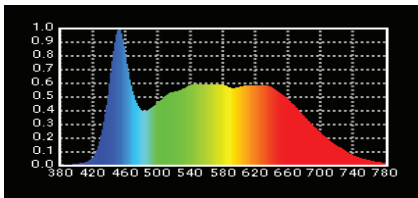

LED Profile 300 Zoom 25°-50°

LAMPHEAD CONTENTS

- Lamp Housing (black color)
- Barrel
- Stirrup with Ø28mm (1-1/8 in.) Spigot
- Filter Frame
- Set of 4 Cutters
- Power Cable

SPECTRUM

(5600K)

(3200K)

HISTOGRAM

(5600K)

(3200K)

LED Profile 300 Zoom 25°-50°

SPECIFICATIONS

Identity No.	L30B2550LP
Max. Capacity	300W
Voltage	95 - 265V AC
Frequency	50Hz / 60Hz
Current	3.2A - 1.2A
Color Temp.	Adjustable 2700K - 6000K
CRI	>95
TLCI	>95
Beam Angle	25° -50°
Dimming	0-100%
Control Signal	DMX 512
DMX Channel	2
LED Life	Approx. 30,000 Hrs
Stirrup	Ø28mm (1-1/8 in.) Spigot
Class / IP Rating	1 / IP 20
Max. Surface Temp.	60°C
Max. Ambient Temp.	35°C
Operation Range	+45° ~ 0° ~ -45°
Weight (Lamphead)	13.5 kg

ACCESSORIES

- Hook Clamp
- Iris
- Gobo Adapter
- Safety Cable (for lamphead)

PHOTOMETRIC DATA

Color Temp	Beam Angle	Beam Diameter		
		5m	6m	7m
5600K	25°	Lux: 3206 Beam Ø: 2.22m	Lux: 2226 Beam Ø: 2.66m	Lux: 1688 Beam Ø: 3.10m
	50°	Lux: 1059 Beam Ø: 4.66m	Lux: 735 Beam Ø: 5.60m	Lux: 549 Beam Ø: 6.53m
3200K	25°	Lux: 2365 Beam Ø: 2.22m	Lux: 1642 Beam Ø: 2.66m	Lux: 1248 Beam Ø: 3.10m
	50°	Lux: 780 Beam Ø: 4.66m	Lux: 542 Beam Ø: 5.60m	Lux: 411 Beam Ø: 6.53m