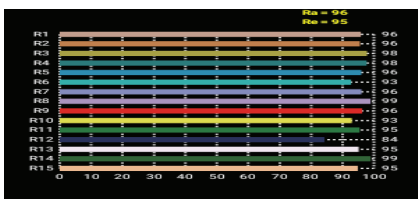

LED Profile 300 Zoom 25°-50°

LAMPHEAD CONTENTS

- Lamp Housing (black color)
- Barrel
- Stirrup with Ø28mm (1-1/8 in.) Spigot
- Filter Frame
- Set of 4 Cutters
- Power Cable

SPECTRUM

(5600K)

(3200K)

HISTOGRAM

(5600K)

(3200K)

LED Profile 300 Zoom 25°-50°

SPECIFICATIONS

Identity No.	L30B2550LP
Max. Capacity	300W
Voltage	95 - 265V AC
Frequency	50Hz / 60Hz
Current	3.2A - 1.2A
Color Temp.	Adjustable 2700K - 6000K
CRI	>95
TLCI	>95
Beam Angle	25° -50°
Dimming	0-100%
Control Signal	DMX 512
DMX Channel	2
LED Life	Approx. 30,000 Hrs
Stirrup	Ø28mm (1-1/8 in.) Spigot
Class / IP Rating	1 / IP 20
Max. Surface Temp.	60°C
Max. Ambient Temp.	35°C
Operation Range	+45° ~ 0° ~ -45°
Weight (Lamphead)	13.5 kg

ACCESSORIES

- Hook Clamp
- Iris
- Gobo Adapter
- Safety Cable (for lamphead)

PHOTOMETRIC DATA

Color Temp	Beam Angle	Beam Diameter		
		5m	6m	7m
5600K	25°	Lux: 3206 Beam Ø: 2.22m	Lux: 2226 Beam Ø: 2.66m	Lux: 1688 Beam Ø: 3.10m
	50°	Lux: 1059 Beam Ø: 4.66m	Lux: 735 Beam Ø: 5.60m	Lux: 549 Beam Ø: 6.53m
3200K	25°	Lux: 2365 Beam Ø: 2.22m	Lux: 1642 Beam Ø: 2.66m	Lux: 1248 Beam Ø: 3.10m
	50°	Lux: 780 Beam Ø: 4.66m	Lux: 542 Beam Ø: 5.60m	Lux: 411 Beam Ø: 6.53m