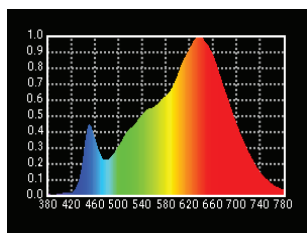

LED SPOT 150 (Bi-Color 2700K-6000K)

LAMPHEAD CONTENTS

- Lamp Housing (black color)
- 4-leaf Rotatable Barndoor with Safety Wire
- Ø175mm Fresnel Lens
- Stirrup with Ø28mm (1-1/8 in.) Spigot
- AC Cable

DIMENSIONS (mm)

SPECTRUM

Daylight

Tungsten

PHOTOMETRIC DATA

		3m	5m	7m	9m
Daylight					
Spot	Lux	6352	2287	1167	706
12°	Beam Ø	0.63m	1.05m	1.47m	1.89m
Flood	Lux	1282	462	236	143
52°	Beam Ø	2.93m	4.88m	6.83m	8.78m
Tungsten					
Spot	Lux	4442	1599	816	494
12°	Beam Ø	0.63m	1.05m	1.47m	1.89m
Flood	Lux	897	323	165	100
52°	Beam Ø	2.93m	4.88m	6.83m	8.78m

HISTOGRAM

Daylight

Tungsten

LED Spot 150 Bi-Color

SPECIFICATIONS

Identity No.	L0015BLS
Max. Capacity	150W
Voltage	95 - 260V AC
Frequency	50Hz / 60Hz
Current	1.6A - 0.6A
Fresnel Lens	Ø175mm
Color Temp.	Adjustable 2700K - 6000K
CRI	>95
TLCI	>95
Dimming Range	0-100%
Control Signal	DMX 512
DMX Channel	2
LED Life	Approx. 30,000 Hrs
Stirrup	Ø28mm (1-1/8 in.) Spigot
Class / IP Rating	1 / IP 20
Max. Surface Temp.	60 °C
Max. Ambient Temp.	35 °C
Min. Distance to Illuminated Object	1 m
Min. Distance to Flammable Object	0.5 m
Operating Range	+45° ~ 0° ~ -45°
Weight (Lamphead)	5.0 kg