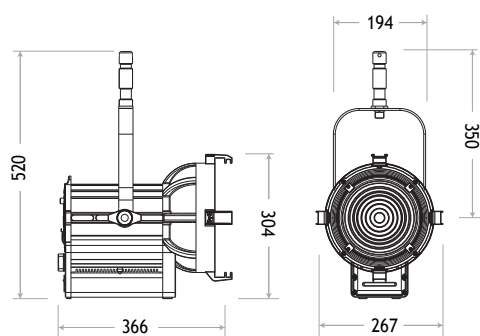

LED SPOT 150 (Bi-Color 2700K-6000K)

LAMPHEAD CONTENTS

- Lamp Housing (black color)
- 4-leaf Rotatable Barndoor with Safety Wire
- Ø175mm Fresnel Lens
- Stirrup with Ø28mm (1-1/8 in.) Spigot
- AC Cable

DIMENSIONS (mm)

SPECTRUM

Daylight

Tungsten

PHOTOMETRIC DATA

		3m	5m	7m	9m
Daylight					
Spot	Lux	6352	2287	1167	706
12°	Beam Ø	0.63m	1.05m	1.47m	1.89m
Flood	Lux	1282	462	236	143
52°	Beam Ø	2.93m	4.88m	6.83m	8.78m
Tungsten					
Spot	Lux	4442	1599	816	494
12°	Beam Ø	0.63m	1.05m	1.47m	1.89m
Flood	Lux	897	323	165	100
52°	Beam Ø	2.93m	4.88m	6.83m	8.78m

HISTOGRAM

Daylight

Tungsten

LED Spot 150 Bi-Color

SPECIFICATIONS

Identity No.	L0015BLS
Max. Capacity	150W
Voltage	95 - 260V AC
Frequency	50Hz / 60Hz
Current	1.6A - 0.6A
Fresnel Lens	Ø175mm
Color Temp.	Adjustable 2700K - 6000K
CRI	>95
TLCI	>95
Dimming Range	0-100%
Control Signal	DMX 512
DMX Channel	2
LED Life	Approx. 30,000 Hrs
Stirrup	Ø28mm (1-1/8 in.) Spigot
Class / IP Rating	1 / IP 20
Max. Surface Temp.	60 °C
Max. Ambient Temp.	35 °C
Min. Distance to Illuminated Object	1 m
Min. Distance to Flammable Object	0.5 m
Operating Range	+45° ~ 0° ~ -45°
Weight (Lamphead)	5.0 kg

ACCESSORIES

- Filter Frame
- Safety Cable (for lamphead)