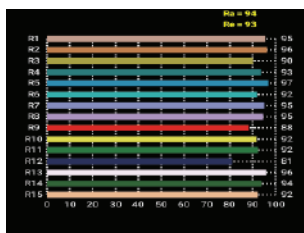

SPECTRUM

Daylight

Tungsten

PHOTOMETRIC DATA

		3m	5m	7m	9m
Daylight					
Spot	Lux	6352	2287	1167	706
12°	Beam Ø	0.63m	1.05m	1.47m	1.89m
Flood	Lux	1282	462	236	143
52°	Beam Ø	2.93m	4.88m	6.83m	8.78m
Tungsten					
Spot	Lux	4442	1599	816	494
12°	Beam Ø	0.63m	1.05m	1.47m	1.89m
Flood	Lux	897	323	165	100
52°	Beam Ø	2.93m	4.88m	6.83m	8.78m

HISTOGRAM

Daylight

Tungsten

LED Spot 150 Bi-Color

SPECIFICATIONS

Identity No.	L0015BLS
Max. Capacity	150W
Voltage	95 - 260V AC
Frequency	50Hz / 60Hz
Current	1.6A - 0.6A
Fresnel Lens	Ø175mm
Color Temp.	Adjustable 2700K - 6000K
CRI	>95
TLCI	>95
Dimming Range	0-100%
Control Signal	DMX 512
DMX Channel	2
LED Life	Approx. 30,000 Hrs
Stirrup	Ø28mm (1-1/8 in.) Spigot
Class / IP Rating	1 / IP 20
Max. Surface Temp.	60 °C
Max. Ambient Temp.	35 °C
Min. Distance to Illuminated Object	1 m
Min. Distance to Flammable Object	0.5 m
Operating Range	+45° ~ 0° ~ -45°
Weight (Lamphead)	5.0 kg