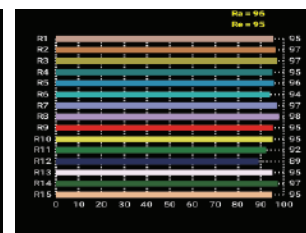

LED SPOT 150 (Bi-Color 2700K-6000K)

LAMPHEAD CONTENTS

- Lamp Housing (black color)
- 4-leaf Rotatable Barndoor with Safety Wire
- Ø175mm Fresnel Lens
- Stirrup with Ø28mm (1-1/8 in.) Spigot
- AC Cable

DIMENSIONS (mm)

SPECTRUM

Daylight

Tungsten

PHOTOMETRIC DATA

		3m	5m	7m	9m
Daylight					
Spot	Lux	6352	2287	1167	706
12°	Beam Ø	0.63m	1.05m	1.47m	1.89m
Flood	Lux	1282	462	236	143
52°	Beam Ø	2.93m	4.88m	6.83m	8.78m
Tungsten					
Spot	Lux	4442	1599	816	494
12°	Beam Ø	0.63m	1.05m	1.47m	1.89m
Flood	Lux	897	323	165	100
52°	Beam Ø	2.93m	4.88m	6.83m	8.78m

HISTOGRAM

Daylight

Tungsten

LED Spot 150 Bi-Color

SPECIFICATIONS

Identity No.	L0015BLS
Max. Capacity	150W
Voltage	95 - 260V AC
Frequency	50Hz / 60Hz
Current	1.6A - 0.6A
Fresnel Lens	Ø175mm
Color Temp.	Adjustable 2700K - 6000K
CRI	>95
TLCI	>95
Dimming Range	0-100%
Control Signal	DMX 512
DMX Channel	2
LED Life	Approx. 30,000 Hrs
Stirrup	Ø28mm (1-1/8 in.) Spigot
Class / IP Rating	1 / IP 20
Max. Surface Temp.	60 °C
Max. Ambient Temp.	35 °C
Min. Distance to Illuminated Object	1 m
Min. Distance to Flammable Object	0.5 m
Operating Range	+45° ~ 0° ~ -45°
Weight (Lamphead)	5.0 kg