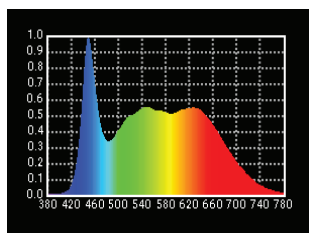

LED SPOT 150 (Bi-Color 2700K-6000K)

LAMPHEAD CONTENTS

- Lamp Housing (black color)
- 4-leaf Rotatable Barndoor with Safety Wire
- Ø175mm Fresnel Lens
- Stirrup with Ø28mm (1-1/8 in.) Spigot
- AC Cable

DIMENSIONS (mm)

SPECTRUM

Daylight

Tungsten

PHOTOMETRIC DATA

		3m	5m	7m	9m
Daylight					
Spot	Lux	6352	2287	1167	706
12°	Beam Ø	0.63m	1.05m	1.47m	1.89m
Flood	Lux	1282	462	236	143
52°	Beam Ø	2.93m	4.88m	6.83m	8.78m
Tungsten					
Spot	Lux	4442	1599	816	494
12°	Beam Ø	0.63m	1.05m	1.47m	1.89m
Flood	Lux	897	323	165	100
52°	Beam Ø	2.93m	4.88m	6.83m	8.78m

HISTOGRAM

Daylight

Tungsten

LED Spot 150 Bi-Color

SPECIFICATIONS

Identity No.	L0015BLS
Max. Capacity	150W
Voltage	95 - 260V AC
Frequency	50Hz / 60Hz
Current	1.6A - 0.6A
Fresnel Lens	Ø175mm
Color Temp.	Adjustable 2700K - 6000K
CRI	>95
TLCI	>95
Dimming Range	0-100%
Control Signal	DMX 512
DMX Channel	2
LED Life	Approx. 30,000 Hrs
Stirrup	Ø28mm (1-1/8 in.) Spigot
Class / IP Rating	1 / IP 20
Max. Surface Temp.	60 °C
Max. Ambient Temp.	35 °C
Min. Distance to Illuminated Object	1 m
Min. Distance to Flammable Object	0.5 m
Operating Range	+45° ~ 0° ~ -45°
Weight (Lamphead)	5.0 kg