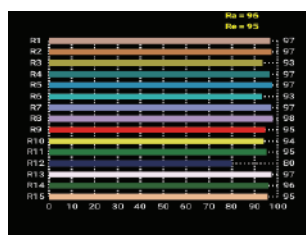

SPECTRUM

Daylight

Tungsten

PHOTOMETRIC DATA

Daylight

Spot	Lux	8262	2974	1518	918
12°	Beam Ø	0.63m	1.05m	1.47m	1.89m
Flood	Lux	1796	647	330	200
52°	Beam Ø	2.93m	4.88m	6.83m	8.78m

Tungsten

Spot	Lux	6032	2171	1108	670
12°	Beam Ø	0.63m	1.05m	1.47m	1.89m
Flood	Lux	1300	468	239	144
52°	Beam Ø	2.93m	4.88m	6.83m	8.78m

HISTOGRAM

Daylight

Tungsten

LED Spot 300 Bi-Color

SPECIFICATIONS

Identity No.	L0030BLS
Max. Capacity	300W
Voltage	95 - 260V AC
Frequency	50Hz / 60Hz
Current	3.2A - 1.2A
Fresnel Lens	Ø200mm
Color Temp.	Adjustable 2700K - 6000K
CRI	>95
TLCI	>95
Dimming Range	0-100%
Control Signal	DMX 512
DMX Channel	2
LED Life	Approx. 30,000 Hrs
Stirrup	Ø28mm (1-1/8 in.) Spigot
Class / IP Rating	1 / IP 20
Max. Surface Temp.	60 °C
Max. Ambient Temp.	35 °C
Min. Distance to Illuminated Object	1 m
Min. Distance to Flammable Object	0.5 m
Operating Range	+45° ~ 0° ~ -45°
Weight (Lamphead)	9.0 kg