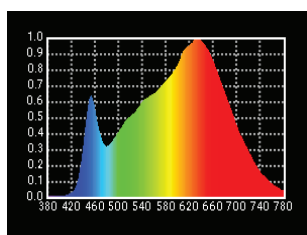

LED SPOT 300 (Bi-Color 2700K-6000K)

LAMPHEAD CONTENTS

- Lamp Housing (black color)
- 4-leaf Rotatable Barndoor with Safety Wire
- Ø200mm Fresnel Lens
- Stirrup with Ø28mm (1-1/8 in.) Spigot
- AC Cable

DIMENSIONS (mm)

SPECTRUM

Daylight

Tungsten

PHOTOMETRIC DATA

Daylight

Spot	Lux	8262	2974	1518	918
12°	Beam Ø	0.63m	1.05m	1.47m	1.89m
Flood	Lux	1796	647	330	200
52°	Beam Ø	2.93m	4.88m	6.83m	8.78m

Tungsten

Spot	Lux	6032	2171	1108	670
12°	Beam Ø	0.63m	1.05m	1.47m	1.89m
Flood	Lux	1300	468	239	144
52°	Beam Ø	2.93m	4.88m	6.83m	8.78m

HISTOGRAM

Daylight

Tungsten

LED Spot 300 Bi-Color

SPECIFICATIONS

Identity No.	L0030BLS
Max. Capacity	300W
Voltage	95 - 260V AC
Frequency	50Hz / 60Hz
Current	3.2A - 1.2A
Fresnel Lens	Ø200mm
Color Temp.	Adjustable 2700K - 6000K
CRI	>95
TLCI	>95
Dimming Range	0-100%
Control Signal	DMX 512
DMX Channel	2
LED Life	Approx. 30,000 Hrs
Stirrup	Ø28mm (1-1/8 in.) Spigot
Class / IP Rating	1 / IP 20
Max. Surface Temp.	60 °C
Max. Ambient Temp.	35 °C
Min. Distance to Illuminated Object	1 m
Min. Distance to Flammable Object	0.5 m
Operating Range	+45° ~ 0° ~ -45°
Weight (Lamphead)	9.0 kg