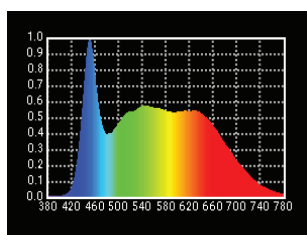

LED SPOT 300 (Bi-Color 2700K-6000K)

LAMPHEAD CONTENTS

- Lamp Housing (black color)
- 4-leaf Rotatable Barndoor with Safety Wire
- Ø200mm Fresnel Lens
- Stirrup with Ø28mm (1-1/8 in.) Spigot
- AC Cable

DIMENSIONS (mm)

SPECTRUM

Daylight

Tungsten

PHOTOMETRIC DATA

Daylight

Spot	Lux	8262	2974	1518	918
12°	Beam Ø	0.63m	1.05m	1.47m	1.89m
Flood	Lux	1796	647	330	200
52°	Beam Ø	2.93m	4.88m	6.83m	8.78m

Tungsten

Spot	Lux	6032	2171	1108	670
12°	Beam Ø	0.63m	1.05m	1.47m	1.89m
Flood	Lux	1300	468	239	144
52°	Beam Ø	2.93m	4.88m	6.83m	8.78m

HISTOGRAM

Daylight

Tungsten

LED Spot 300 Bi-Color

SPECIFICATIONS

Identity No.	L0030BLS
Max. Capacity	300W
Voltage	95 - 260V AC
Frequency	50Hz / 60Hz
Current	3.2A - 1.2A
Fresnel Lens	Ø200mm
Color Temp.	Adjustable 2700K - 6000K
CRI	>95
TLCI	>95
Dimming Range	0-100%
Control Signal	DMX 512
DMX Channel	2
LED Life	Approx. 30,000 Hrs
Stirrup	Ø28mm (1-1/8 in.) Spigot
Class / IP Rating	1 / IP 20
Max. Surface Temp.	60 °C
Max. Ambient Temp.	35 °C
Min. Distance to Illuminated Object	1 m
Min. Distance to Flammable Object	0.5 m
Operating Range	+45° ~ 0° ~ -45°
Weight (Lamphead)	9.0 kg