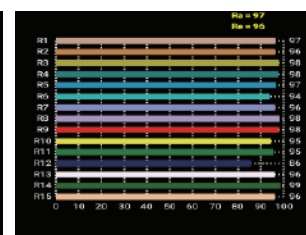

SPECTRUM

Daylight

Tungsten

PHOTOMETRIC DATA

Daylight

Spot	Lux	8262	2974	1518	918
12°	Beam Ø	0.63m	1.05m	1.47m	1.89m
Flood	Lux	1796	647	330	200
52°	Beam Ø	2.93m	4.88m	6.83m	8.78m

Tungsten

Spot	Lux	6032	2171	1108	670
12°	Beam Ø	0.63m	1.05m	1.47m	1.89m
Flood	Lux	1300	468	239	144
52°	Beam Ø	2.93m	4.88m	6.83m	8.78m

HISTOGRAM

Daylight

Tungsten

LED Spot 300 Bi-Color

SPECIFICATIONS

Identity No.	L0030BLS
Max. Capacity	300W
Voltage	95 - 260V AC
Frequency	50Hz / 60Hz
Current	3.2A - 1.2A
Fresnel Lens	Ø200mm
Color Temp.	Adjustable 2700K - 6000K
CRI	>95
TLCI	>95
Dimming Range	0-100%
Control Signal	DMX 512
DMX Channel	2
LED Life	Approx. 30,000 Hrs
Stirrup	Ø28mm (1-1/8 in.) Spigot
Class / IP Rating	1 / IP 20
Max. Surface Temp.	60 °C
Max. Ambient Temp.	35 °C
Min. Distance to Illuminated Object	1 m
Min. Distance to Flammable Object	0.5 m
Operating Range	+45° ~ 0° ~ -45°
Weight (Lamphead)	9.0 kg