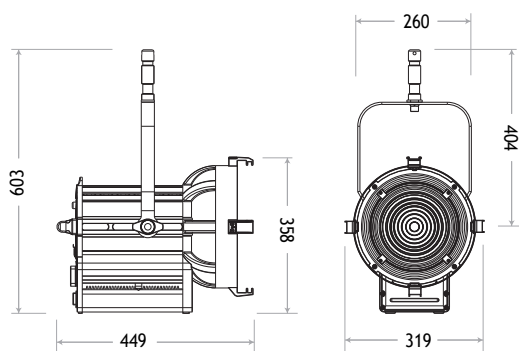

LED SPOT 300 (Bi-Color 2700K-6000K)

LAMPHEAD CONTENTS

- Lamp Housing (black color)
- 4-leaf Rotatable Barndoor with Safety Wire
- Ø200mm Fresnel Lens
- Stirrup with Ø28mm (1-1/8 in.) Spigot
- AC Cable

DIMENSIONS (mm)

SPECTRUM

Daylight

Tungsten

PHOTOMETRIC DATA

Daylight

Spot	Lux	8262	2974	1518	918
12°	Beam Ø	0.63m	1.05m	1.47m	1.89m
Flood	Lux	1796	647	330	200
52°	Beam Ø	2.93m	4.88m	6.83m	8.78m

Tungsten

Spot	Lux	6032	2171	1108	670
12°	Beam Ø	0.63m	1.05m	1.47m	1.89m
Flood	Lux	1300	468	239	144
52°	Beam Ø	2.93m	4.88m	6.83m	8.78m

HISTOGRAM

Daylight

Tungsten

LED Spot 300 Bi-Color

SPECIFICATIONS

Identity No.	L0030BLS
Max. Capacity	300W
Voltage	95 - 260V AC
Frequency	50Hz / 60Hz
Current	3.2A - 1.2A
Fresnel Lens	Ø200mm
Color Temp.	Adjustable 2700K - 6000K
CRI	>95
TLCI	>95
Dimming Range	0-100%
Control Signal	DMX 512
DMX Channel	2
LED Life	Approx. 30,000 Hrs
Stirrup	Ø28mm (1-1/8 in.) Spigot
Class / IP Rating	1 / IP 20
Max. Surface Temp.	60 °C
Max. Ambient Temp.	35 °C
Min. Distance to Illuminated Object	1 m
Min. Distance to Flammable Object	0.5 m
Operating Range	+45° ~ 0° ~ -45°
Weight (Lamphead)	9.0 kg

ACCESSORIES

- Filter Frame
- Safety Cable (for lamphead)