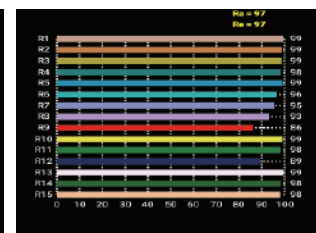

SPECTRUM

Daylight

Tungsten

PHOTOMETRIC DATA

		LED Spot 500			
		3m	5m	7m	9m
Daylight					
Spot	Lux	29066	10464	5339	3230
12°	Beam Ø	0.63m	1.05m	1.47m	1.89m
Flood	Lux	5619	2023	1032	624
55°	Beam Ø	3.12m	5.21m	7.29m	9.37m
Tungsten					
Spot	Lux	21123	7604	3880	2347
12°	Beam Ø	0.63m	1.05m	1.47m	1.89m
Flood	Lux	4588	1652	843	510
55°	Beam Ø	3.12m	5.21m	7.29m	9.37m

HISTOGRAM

Daylight

Tungsten

LED Spot 500 (Daylight or Tungsten)

SPECIFICATIONS

Identity No.	L00501LS (Daylight) L00500LS (Tungsten)
Max. Capacity	500W
Voltage	95 - 260V AC
Frequency	50Hz / 60Hz
Current	5.3A - 1.9A
Fresnel Lens	Ø250mm
Color Temp.	5600K or 3200K
CRI	>95
TLCI	>95
Dimming Range	0-100%
Control Signal	DMX 512
DMX Channel	1
LED Life	Approx. 30,000 Hrs
Stirrup	Ø28mm (1-1/8 in.) Spigot
Class / IP Rating	1 / IP 20
Max. Surface Temp.	60 °C
Max. Ambient Temp.	35 °C
Min. Distance to Illuminated Object	1 m
Min. Distance to Flammable Object	0.5 m
Operating Range	+45° ~ 0° ~ -45°
Weight (Lamphead)	11.0 kg