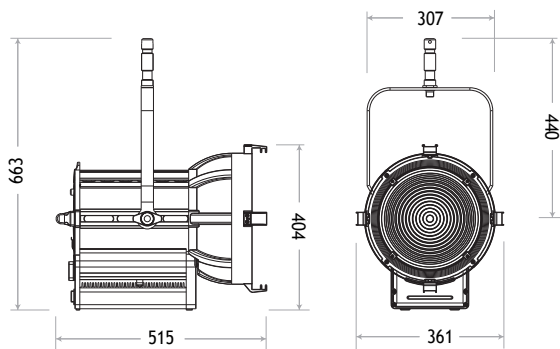

LED SPOT 500 (Daylight or Tungsten)

LAMPHEAD CONTENTS

- Lamp Housing (black color)
- 4-leaf Rotatable Barndoor with Safety Wire
- Ø250mm Fresnel Lens
- Stirrup with Ø28mm (1-1/8 in.) Spigot
- AC Cable

DIMENSIONS (mm)

SPECTRUM

Daylight

Tungsten

PHOTOMETRIC DATA

		LED Spot 500			
		3m	5m	7m	9m
Daylight					
Spot	Lux	29066	10464	5339	3230
12°	Beam Ø	0.63m	1.05m	1.47m	1.89m
Flood	Lux	5619	2023	1032	624
55°	Beam Ø	3.12m	5.21m	7.29m	9.37m
Tungsten					
Spot	Lux	21123	7604	3880	2347
12°	Beam Ø	0.63m	1.05m	1.47m	1.89m
Flood	Lux	4588	1652	843	510
55°	Beam Ø	3.12m	5.21m	7.29m	9.37m

HISTOGRAM

Daylight

Tungsten

LED Spot 500 (Daylight or Tungsten)

SPECIFICATIONS

Identity No.	L00501LS (Daylight) L00500LS (Tungsten)
Max. Capacity	500W
Voltage	95 - 260V AC
Frequency	50Hz / 60Hz
Current	5.3A - 1.9A
Fresnel Lens	Ø250mm
Color Temp.	5600K or 3200K
CRI	>95
TLCI	>95
Dimming Range	0-100%
Control Signal	DMX 512
DMX Channel	1
LED Life	Approx. 30,000 Hrs
Stirrup	Ø28mm (1-1/8 in.) Spigot
Class / IP Rating	1 / IP 20
Max. Surface Temp.	60 °C
Max. Ambient Temp.	35 °C
Min. Distance to Illuminated Object	1 m
Min. Distance to Flammable Object	0.5 m
Operating Range	+45° ~ 0° ~ -45°
Weight (Lamphead)	11.0 kg