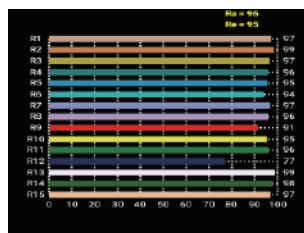

SPECTRUM

Daylight

Tungsten

PHOTOMETRIC DATA

		LED Spot 500			
		3m	5m	7m	9m
Daylight					
Spot	Lux	29066	10464	5339	3230
12°	Beam Ø	0.63m	1.05m	1.47m	1.89m
Flood	Lux	5619	2023	1032	624
55°	Beam Ø	3.12m	5.21m	7.29m	9.37m
Tungsten					
Spot	Lux	21123	7604	3880	2347
12°	Beam Ø	0.63m	1.05m	1.47m	1.89m
Flood	Lux	4588	1652	843	510
55°	Beam Ø	3.12m	5.21m	7.29m	9.37m

HISTOGRAM

Daylight

Tungsten

LED Spot 500 (Daylight or Tungsten)

SPECIFICATIONS

Identity No.	L00501LS (Daylight) L00500LS (Tungsten)
Max. Capacity	500W
Voltage	95 - 260V AC
Frequency	50Hz / 60Hz
Current	5.3A - 1.9A
Fresnel Lens	Ø250mm
Color Temp.	5600K or 3200K
CRI	>95
TLCI	>95
Dimming Range	0-100%
Control Signal	DMX 512
DMX Channel	1
LED Life	Approx. 30,000 Hrs
Stirrup	Ø28mm (1-1/8 in.) Spigot
Class / IP Rating	1 / IP 20
Max. Surface Temp.	60 °C
Max. Ambient Temp.	35 °C
Min. Distance to Illuminated Object	1 m
Min. Distance to Flammable Object	0.5 m
Operating Range	+45° ~ 0° ~ -45°
Weight (Lamphead)	11.0 kg