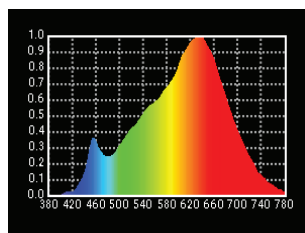

LED SPOT 500 (Daylight or Tungsten)

LAMPHEAD CONTENTS

- Lamp Housing (black color)
- 4-leaf Rotatable Barndoor with Safety Wire
- Ø250mm Fresnel Lens
- Stirrup with Ø28mm (1-1/8 in.) Spigot
- AC Cable

DIMENSIONS (mm)

SPECTRUM

Daylight

Tungsten

PHOTOMETRIC DATA

		LED Spot 500			
		3m	5m	7m	9m
Daylight					
Spot	Lux	29066	10464	5339	3230
12°	Beam Ø	0.63m	1.05m	1.47m	1.89m
Flood	Lux	5619	2023	1032	624
55°	Beam Ø	3.12m	5.21m	7.29m	9.37m
Tungsten					
Spot	Lux	21123	7604	3880	2347
12°	Beam Ø	0.63m	1.05m	1.47m	1.89m
Flood	Lux	4588	1652	843	510
55°	Beam Ø	3.12m	5.21m	7.29m	9.37m

HISTOGRAM

Daylight

Tungsten

LED Spot 500 (Daylight or Tungsten)

SPECIFICATIONS

Identity No.	L00501LS (Daylight) L00500LS (Tungsten)
Max. Capacity	500W
Voltage	95 - 260V AC
Frequency	50Hz / 60Hz
Current	5.3A - 1.9A
Fresnel Lens	Ø250mm
Color Temp.	5600K or 3200K
CRI	>95
TLCI	>95
Dimming Range	0-100%
Control Signal	DMX 512
DMX Channel	1
LED Life	Approx. 30,000 Hrs
Stirrup	Ø28mm (1-1/8 in.) Spigot
Class / IP Rating	1 / IP 20
Max. Surface Temp.	60 °C
Max. Ambient Temp.	35 °C
Min. Distance to Illuminated Object	1 m
Min. Distance to Flammable Object	0.5 m
Operating Range	+45° ~ 0° ~ -45°
Weight (Lamphead)	11.0 kg