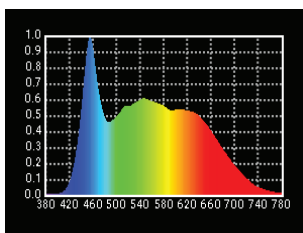

LED SPOT 500 (Daylight or Tungsten)

LAMPHEAD CONTENTS

- Lamp Housing (black color)
- 4-leaf Rotatable Barndoor with Safety Wire
- Ø250mm Fresnel Lens
- Stirrup with Ø28mm (1-1/8 in.) Spigot
- AC Cable

DIMENSIONS (mm)

SPECTRUM

Daylight

Tungsten

PHOTOMETRIC DATA

		LED Spot 500			
		3m	5m	7m	9m
Daylight					
Spot	Lux	29066	10464	5339	3230
12°	Beam Ø	0.63m	1.05m	1.47m	1.89m
Flood	Lux	5619	2023	1032	624
55°	Beam Ø	3.12m	5.21m	7.29m	9.37m
Tungsten					
Spot	Lux	21123	7604	3880	2347
12°	Beam Ø	0.63m	1.05m	1.47m	1.89m
Flood	Lux	4588	1652	843	510
55°	Beam Ø	3.12m	5.21m	7.29m	9.37m

HISTOGRAM

Daylight

Tungsten

LED Spot 500 (Daylight or Tungsten)

SPECIFICATIONS

Identity No.	L00501LS (Daylight) L00500LS (Tungsten)
Max. Capacity	500W
Voltage	95 - 260V AC
Frequency	50Hz / 60Hz
Current	5.3A - 1.9A
Fresnel Lens	Ø250mm
Color Temp.	5600K or 3200K
CRI	>95
TLCI	>95
Dimming Range	0-100%
Control Signal	DMX 512
DMX Channel	1
LED Life	Approx. 30,000 Hrs
Stirrup	Ø28mm (1-1/8 in.) Spigot
Class / IP Rating	1 / IP 20
Max. Surface Temp.	60 °C
Max. Ambient Temp.	35 °C
Min. Distance to Illuminated Object	1 m
Min. Distance to Flammable Object	0.5 m
Operating Range	+45° ~ 0° ~ -45°
Weight (Lamphead)	11.0 kg