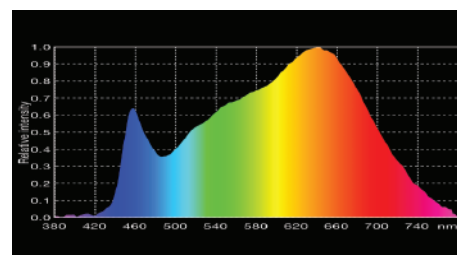

LED Flo-Box 4 Bank 2 ft

SPECIFICATIONS

Identity No.	L04X24LF (Dual Color)
Capacity	80W (20W x 4)
Input Voltage	110V / 220V
Frequency	50Hz / 60Hz
Input Current	0.8A / 0.4A
Tube Type	T12 20W
Color Temp.	5600K / 3200K
CRI	≥ 95
TLCI	≥ 95
Dimming Range	0 - 100%
LED Life	Approx. 30,000 Hrs
Mounting	Mounting Bracket
Class	1
Max. Surface Temp.	60 °C
Max. Ambient Temp.	45 °C
Weight (Lamphead with Tubes)	4.4 kg

ACCESSORIES

LED T12 AC Flo Tubes (Dual Color)
Eggcrate

PHOTOMETRIC DATA

		1 m	2 m	3 m
4 Bank 2 ft	Daylight	Lux 2103	Lux 570	Lux 235
	Tungsten	Lux 1872	Lux 515	Lux 208

DIMENSIONS (mm)

LED Flo-Box 4 Bank 2 ft

LAMPHEAD CONTENTS

- Lamp Housing
- LED T12 AC Flo Tubes (x4)
- Lamp Connectors Cable
- Power Cable with On-Off / Dimming Switch
- Mounting Bracket

SPECTRUM

Tungsten