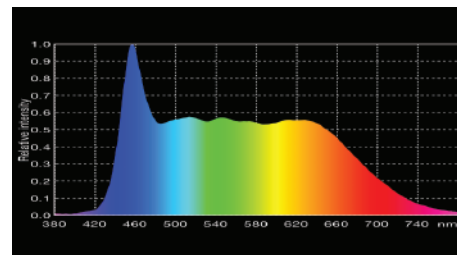

SPECTRUM

Daylight