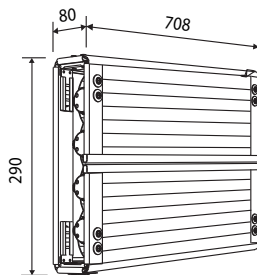

LED Flo-Box 4 Bank 2 ft

SPECIFICATIONS

Identity No.	L04X24LF (Dual Color)
Capacity	80W (20W x 4)
Input Voltage	110V / 220V
Frequency	50Hz / 60Hz
Input Current	0.8A / 0.4A
Tube Type	T12 20W
Color Temp.	5600K / 3200K
CRI	≥ 95
TLCI	≥ 95
Dimming Range	0 - 100%
LED Life	Approx. 30,000 Hrs
Mounting	Mounting Bracket
Class	1
Max. Surface Temp.	60 °C
Max. Ambient Temp.	45 °C
Weight (Lamphead with Tubes)	4.4 kg

ACCESSORIES

LED T12 AC Flo Tubes (Dual Color)
Eggcrate

PHOTOMETRIC DATA

		1 m	2 m	3 m
4 Bank 2 ft	Daylight	Lux 2103	Lux 570	Lux 235
	Tungsten	Lux 1872	Lux 515	Lux 208

DIMENSIONS (mm)

LED Flo-Box 4 Bank 2 ft

LAMPHEAD CONTENTS

- Lamp Housing
- LED T12 AC Flo Tubes (x4)
- Lamp Connectors Cable
- Power Cable with On-Off / Dimming Switch
- Mounting Bracket

SPECTRUM

Daylight

Tungsten