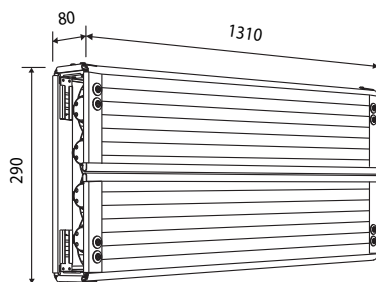

LED Flo-Box 4 Bank 4 ft

SPECIFICATIONS

Identity No.	L04X48LF (Dual Color)
Capacity	160W (40W x 4)
Input Voltage	110V / 220V
Frequency	50Hz / 60Hz
Input Current	1.6A / 0.8A
Tube Type	T12 40W
Color Temp.	5600K / 3200K
CRI	≥ 95
TLCI	≥ 95
Dimming Range	0 - 100%
LED Life	Approx. 30,000 Hrs
Mounting	Mounting Bracket
Class	1
Max. Surface Temp.	60 °C
Max. Ambient Temp.	45 °C
Weight (Lamphead with Tubes)	6.3 kg

ACCESSORIES

LED T12 AC Flo Tubes (Dual Color)
Eggcrate

PHOTOMETRIC DATA

		1 m	2 m	3 m
4 Bank 4 ft	Daylight	Lux 2635	Lux 946	Lux 417
	Tungsten	Lux 2332	Lux 842	Lux 382

DIMENSIONS (mm)

LED Flo-Box 4 Bank 4 ft

LAMPHEAD CONTENTS

- Lamp Housing
- LED T12 AC Flo Tubes (x4)
- Lamp Connectors Cable
- Power Cable with On-Off / Dimming Switch
- Mounting Bracket

SPECTRUM