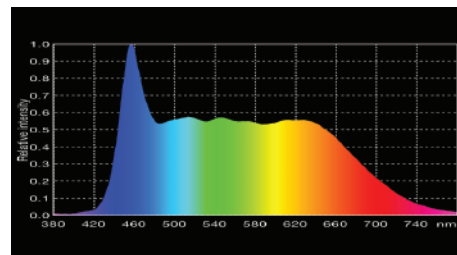

■ SPECTRUM

Daylight