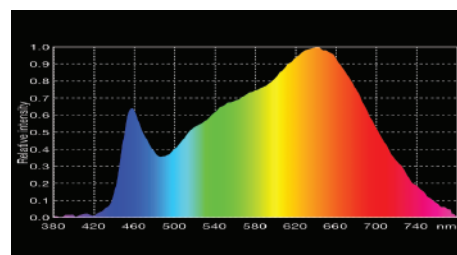

LED Flo-Box 4 Bank 4 ft

■ SPECIFICATIONS

Identity No.	L04X48LF (Dual Color)
Capacity	160W (40W x 4)
Input Voltage	110V / 220V
Frequency	50Hz / 60Hz
Input Current	1.6A / 0.8A
Tube Type	T12 40W
Color Temp.	5600K / 3200K
CRI	≥ 95
TLCI	≥ 95
Dimming Range	0 - 100%
LED Life	Approx. 30,000 Hrs
Mounting	Mounting Bracket
Class	1
Max. Surface Temp.	60 °C
Max. Ambient Temp.	45 °C
Weight (Lamphead with Tubes)	6.3 kg

■ ACCESSORIES

- LED T12 AC Flo Tubes (Dual Color)
- Eggcrate

■ PHOTOMETRIC DATA

4 Bank 4 ft		1 m	2 m	3 m	
	Daylight	Lux	2635	946	417
	Tungsten	Lux	2332	842	382

■ DIMENSIONS (mm)

LED Flo-Box 4 Bank 4 ft

■ LAMPHEAD CONTENTS

- Lamp Housing
- LED T12 AC Flo Tubes (x4)
- Lamp Connectors Cable
- Power Cable with On-Off / Dimming Switch
- Mounting Bracket

■ SPECTRUM

Tungsten