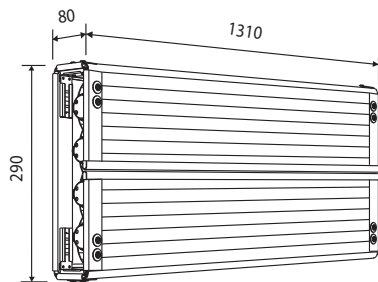

**LED Flo-Box 4 Bank 4 ft**

■ SPECIFICATIONS

Identity No.	L04X48LF (Dual Color)
Capacity	160W (40W x 4)
Input Voltage	110V / 220V
Frequency	50Hz / 60Hz
Input Current	1.6A / 0.8A
Tube Type	T12 40W
Color Temp.	5600K / 3200K
CRI	≥ 95
TLCI	≥ 95
Dimming Range	0 - 100%
LED Life	Approx. 30,000 Hrs
Mounting	Mounting Bracket
Class	1
Max. Surface Temp.	60 °C
Max. Ambient Temp.	45 °C
Weight (Lamphead with Tubes)	6.3 kg

■ ACCESSORIES

- LED T12 AC Flo Tubes (Dual Color)
- Eggcrate

■ PHOTOMETRIC DATA

4 Bank 4 ft		1 m	2 m	3 m	
	Daylight	Lux	2635	946	417
	Tungsten	Lux	2332	842	382

■ DIMENSIONS (mm)

**LED Flo-Box 4 Bank 4 ft**