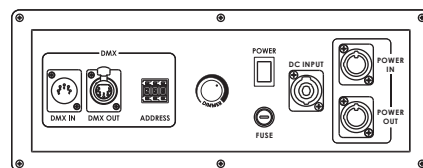

■ DMX CONTROL