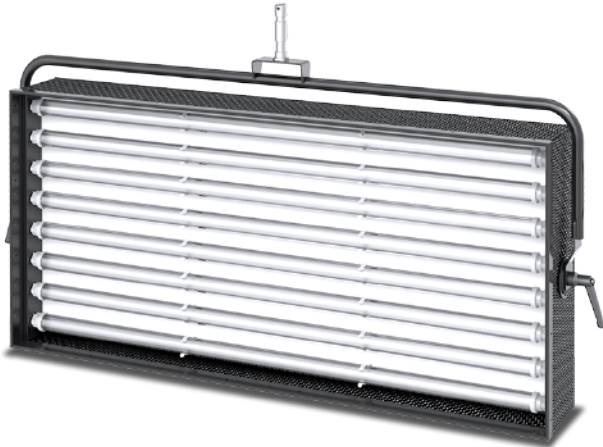

LED Broad 8 Bank 4ft

■ SPECIFICATIONS

Identity No.	L08D48LB (Daylight) L08T48LB (Tungsten)
Capacity	320W (40W x 8)
Input Voltage	95 - 265V AC / 22 - 36V DC
Frequency	50Hz / 60Hz
Input Current	1.61 - 3.23A
Tube Type	T12 DC 40W 4ft
Color Temp.	5600K or 3200K
CRI	>90
Dimming Range	0-100%
Control Signal	DMX 512
DMX Channel	1
LED Life	Approx. 30,000 Hrs.
Stirrup	Ø28mm (1-1/8 in.) Spigot
Class	1
Max. Surface Temp.	70°C
Max. Ambient Temp.	45°C
Operation Range	+90° ~ 0° ~ -90°
Weight (Lamphead with Tubes)	26.2 kg

LED Broad 8 Bank 4ft

■ LAMPHEAD CONTENTS

- Lamp Housing (black color)
- LED Flo T12 DC Tubes x 8
- Filter Frame
- Power Cable with Connector
- Stirrup with Ø28mm (1-1/8 in.) Spigot
- AC & DC Input
- DMX

■ ACCESSORIES

- LED Flo T12 DC Tubes (Daylight/Tungsten/Red/Green/Blue)
- Filter Frame
- Diffusion Cloth
- Set of 4 Pipe Couplers
- Soft Eggcrate
- Power Cable with Connector
- DC Cable
- Safety Cable (for lamphead)