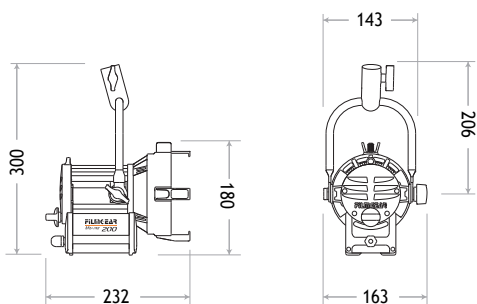

Daylight Par 200W Mini

SPECIFICATIONS

Identity No.	L00200DM
Capacity	200W
Lamp Bulb Voltage	70V
Protective Lens	Ø112mm (4-3/8 in.)
Par Lens	Ø112mm (4-3/8 in.)
Lamp Type	HMI 200W SE
Color Temp.	5600K
Lamp Holder	GZY9.5
Stirrup	Ø16mm (5/8 in.) Socket
Class / IP Rating	1 / 23
Max. Surface Temp.	170 °C
Max. Ambient Temp.	45 °C
Min. Distance to Illuminated Object	2 m
Min. Distance to Flammable Object	0.5 m
Operating Range	+45° - 0° - -45°
Weight (lamphead)	1.4 kg
Weight (with barndoor)	1.7 kg

Daylight Par 200W Mini

LAMPHEAD CONTENTS

- Lamp Housing without Bulb (purple grey & silver color)
- 4-leaf Rotatable Barndoor with Safety Wire
- Ø112mm (4-3/8 in.) Protective Lens
- Set of 5 Par Lenses with Lens Case
- Inlet Cable with Multi-Pin Connector
- Stirrup with Ø16mm (5/8 in.) Socket

4-leaf Rotatable Barndoor

Set of 5 Par Lenses Ø112mm (4-3/8 in.) with Lens Case :

Spot, Medium Flood, Wide Flood, Super Wide Flood, Frosted Super Flood

Set of 4 Scrims Ø127mm (5 in.) :

Full Single, Full Double, Half Single, Half Double

Scrim Bag

Safety Cable (for lamphead)

Safety Wire (for barndoor)

DIMENSIONS (mm)

PHOTOMETRIC DATA

		2m	4m	6m
200W Spot (9°)	Lux	41587	10397	4621
	Beam Ø	0.31 m	0.63 m	0.94 m
Medium Flood (10° x 19°)	Lux	17882	4471	1987
	Beam Ø	0.35 x 0.67 m	0.70 x 1.34 m	1.05 x 2.01 m
Wide Flood (20° x 38°)	Lux	7291	1823	810
	Beam Ø	0.71 x 1.38 m	1.41 x 2.75 m	2.12 x 4.13 m
Super Wide Flood (36°)	Lux	3881	970	431
	Beam Ø	1.30 m	2.60 m	3.90 m
Frosted Super Flood (30°)	Lux	3105	776	345
	Beam Ø	1.07 m	2.14 m	3.22 m