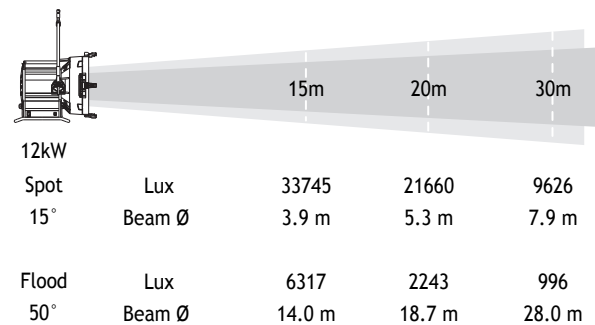

Requires Electronic Ballast,
Lamphead to Ballast Cable and Lamp Bulb

Daylight Par Faceted F12k

SPECIFICATIONS

Identity No.	L12000FP
Capacity	12,000W
Lamp Bulb Voltage	160V
UV Protective Lens	Ø500mm
Lamp Type	HMI 12000W/SE
Color Temp.	5600K
Lamp Holder	GX38
Stirrup	Ø28mm (1-1/8 in.) Spigot
Class / IP Rating	1 / IP 23
Max. Surface Temp.	220 °C
Max. Ambient Temp.	45 °C
Min. Distance to Illuminated Object	15 m
Min. Distance to Flammable Object	2 m
Operating Range	+45° ~ 0° ~ -45°
Weight (Lamphead)	38.0 kg
Weight (with barndoor)	43.0 kg

PHOTOMETRIC DATA

DIMENSIONS (mm)