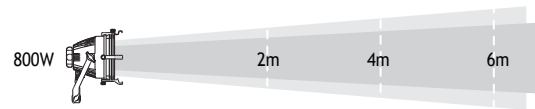

#### 4-leaf Rotatable Barndoor

Set of 4 Scrims Ø191mm (7-1/2 in.) :

Full Single, Full Double, Half Single, Half Double

Scrim Bag

Safety Wire (for Barndoor)

Accessory Holder

### PHOTOMETRIC DATA

Spot (42°)

|        |        |        |        |
|--------|--------|--------|--------|
| Lux    | 6747   | 1687   | 750    |
| Beam Ø | 1.54 m | 3.07 m | 4.61 m |

Flood (89°)

|        |        |        |         |
|--------|--------|--------|---------|
| Lux    | 2081   | 520    | 231     |
| Beam Ø | 3.93 m | 7.86 m | 11.79 m |